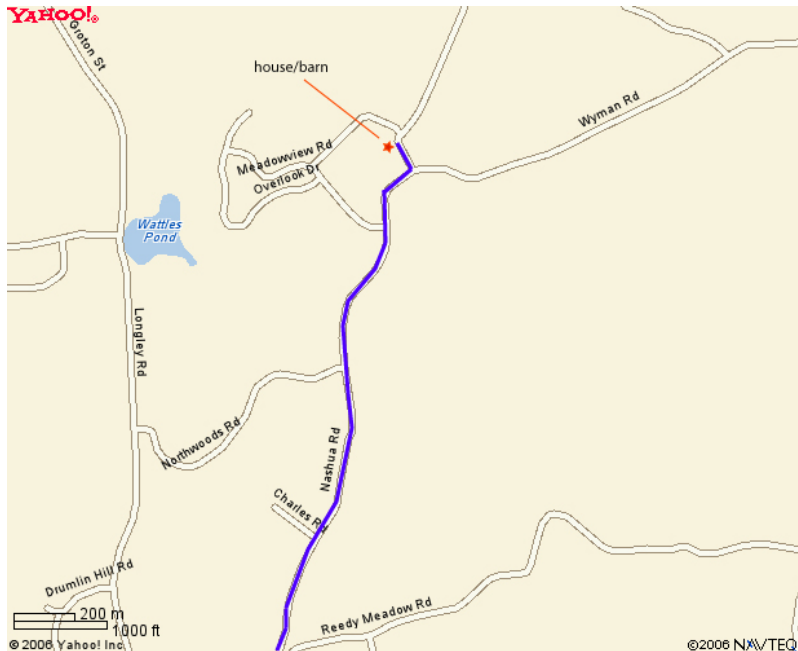

Directions to Hof Mendenhall  
401 Nashua Road  
Groton, MA 01450

**Farm Visits by Appointment Only:**

From 495 N/S, Take exit #31. Merge onto **R119 W** to Groton. Stay on 119 W for 7 miles. This will bring you into Groton Center. You will pass the Lawrence Academy on your right side, Stage Coach Inn on your right, Ace Hardware and the Town Hall on your left side. Take the next **right** (at a 45° angle) onto **Hollis Street**. Proceed on Hollis Street for 1 mile. Take a **left** (at a 45° angle) onto **Longley Road**. Proceed on Longley Road for 1 mile. You will pass 2 horse farms. As you are traveling down a slight hill, you will come to Nashua Road. Take a **right** (at a 45° angle) onto **Nashua Road**. Proceed on Nashua Road for 1.5 miles. The road gets very turny near our farm. Reference the map for how to follow the road to our driveway. Also, watch the numbers on the mailboxes. The corner of our property starts on the left around the mid-300's.